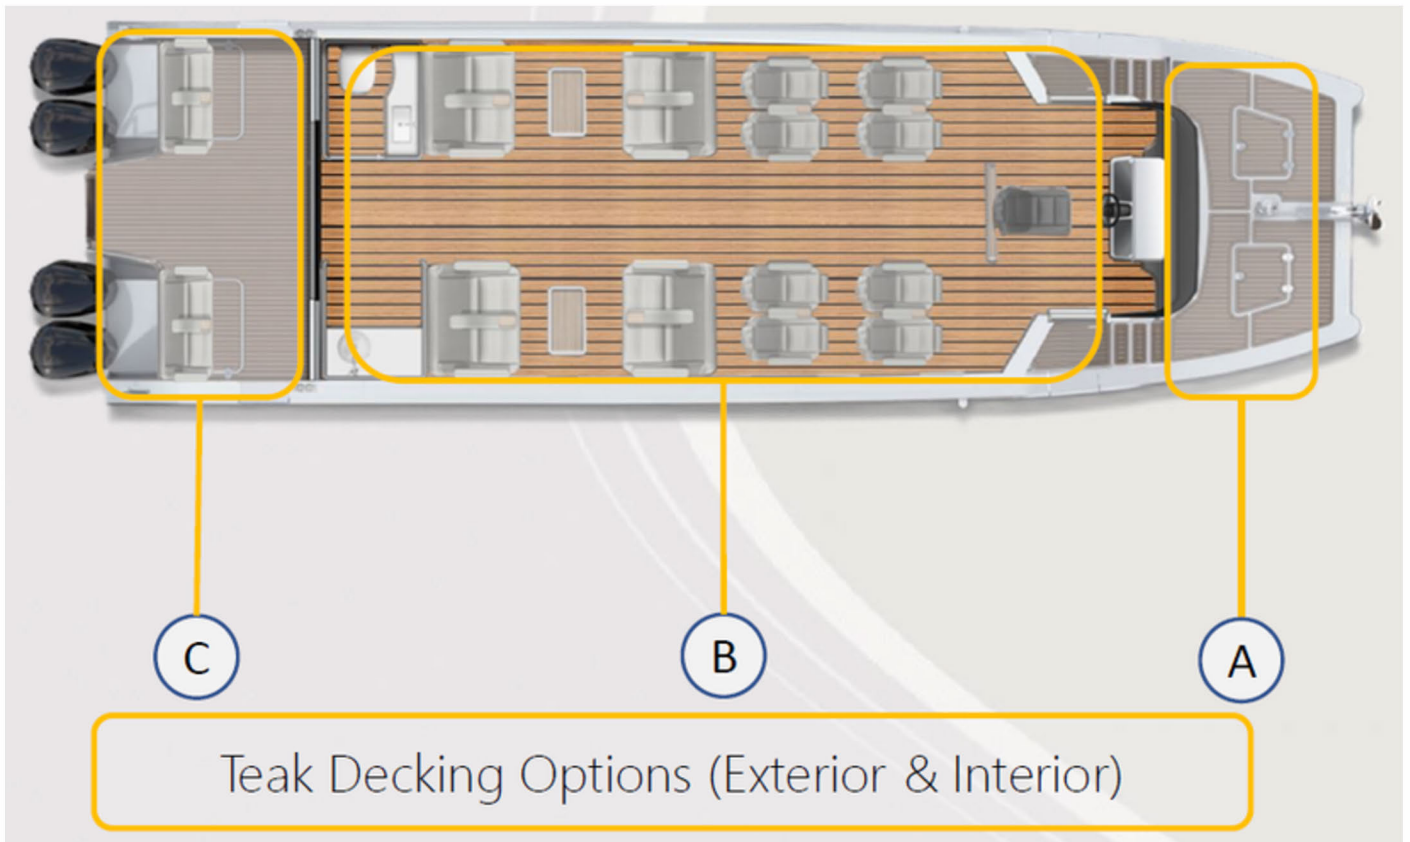

Optional Features

Decking Options

☐ Teak Decking

		☐
Code: TK001 Name: Burma Teak	Code: TK002 Name: Burma WT	☐
		☐

☐ Foam Deck (Alternative Option for interior)

Light Brown / Black	Light Brown / White	

☐ SPC Deck (Alternative Option for interior)

Code: DN3323 Oak Wood	Code: DN3341 Repat Acid