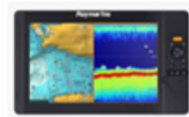

Rope

VHF

Raymarine GPS

Garmin GPS

Lawrence GPS

Simrad GPS

LED Bar

Electrical & Mechanical items